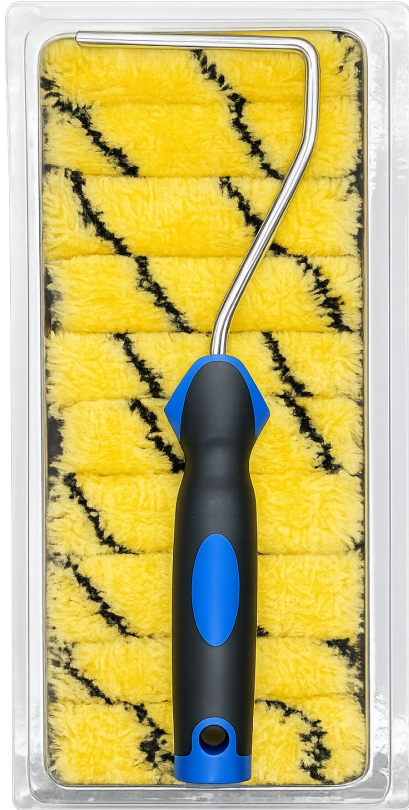

READY MADE ROLLER SETS + REFILLS

10PK4H

4" Mini Roller Set

10 x 4" Medium pile tiger stripe acrylic refills

1 x 4" Soft grip handle

Packed in a clear clam pack